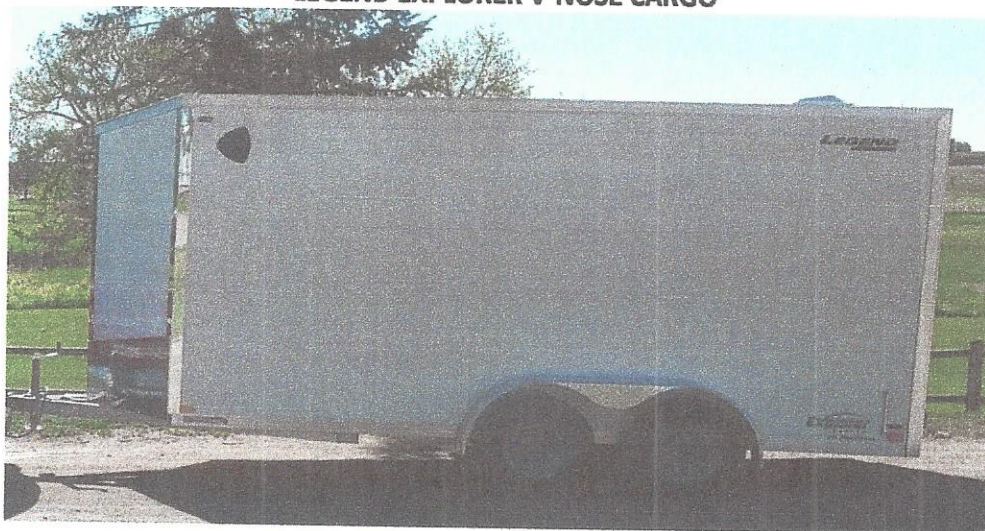

**STOCK #M1317477
MODEL #7X16EVTA35
LEGEND EXPLORER V-NOSE CARGO**

7x16

Height: 78" Interior Height

Main Frame: 4" Tube

Slope Nose: 6" Slope Nose

Floor Cross Members: 24" OC Floor

Wall Studs: 24" OC Walls

Roof Bows: 24" OC Roof

Safety Chain: 1/4 X 36" (12600lbs)

Tandem Axle: 3500# 5 bolt torsion brake 95.5/82 #234

Hitch: 2 5/16" Coupler

Trailer Connector: 7-way Round 8'

Tires and Wheels: Radial steel Silver 14" 5 bolt st205/75r14

Spare Tire Mount: 1 Spare Tire Mount, Right Hand Side Rear High

Tongue Jack: 2000# with Jack Foot

Rear Door: Double door

Side Door: Radius 30X68 Curbside/ Black Frame

Side Door Hold Back: Aluminum

Door Hardware: S/S Double Door Hardware, 1 legend Lighted Grab Handle