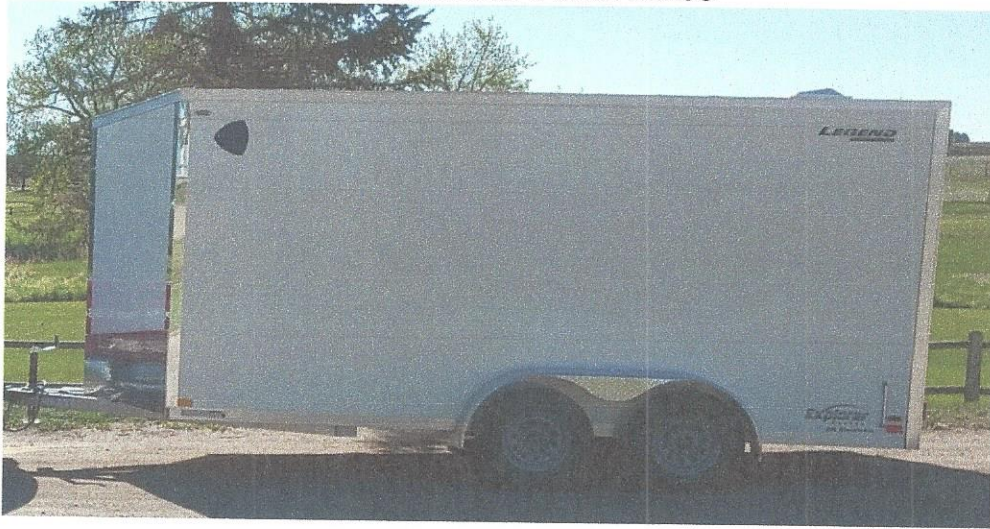

**STOCK #M1317343  
MODEL #7X16EVTA35  
LEGEND EXPLORER V-NOSE CARGO**

**7x16**

**Height: 78" Interior Height**

**Main Frame: 4" Tube**

**Slope Nose: 6" Slope Nose**

**Floor Cross Members: 24" OC Floor**

**Wall Studs: 24" OC Walls**

**Roof Bows: 24" OC Roof**

**Safety Chain: 1/4 X 36" (12600lbs)**

**Tandem Axle: 3500# 5 bolt torsion brake 95.5/82 #234**

**Hitch: 2 5/16" Coupler**

**Trailer Connector: 7-way Round 8'**

**Tires and Wheels: Radial steel Silver 14" 5 bolt st205/75r14**

**Spare Tire Mount: 1 Spare Tire Mount, Right Hand Side Rear High**

**Tongue Jack: 2000# with Jack Foot**

**Rear Door: Double door**

**Side Door: Radius 30X68 Curbside/ Black Frame**

**Side Door Hold Back: Aluminum**

**Skin Thickness: .030 Aluminum Skins**

**Single Color: White**

**Fenders: 10" x 68" ATP Fender**

**Stone Guard: 24" X 97" Polished ATP**

**Side Vents: 1 pair Plastic Forced Air Side Vents**

**Dome Lights: 1 Rectangular LED Dome Light w/12 V Switch**