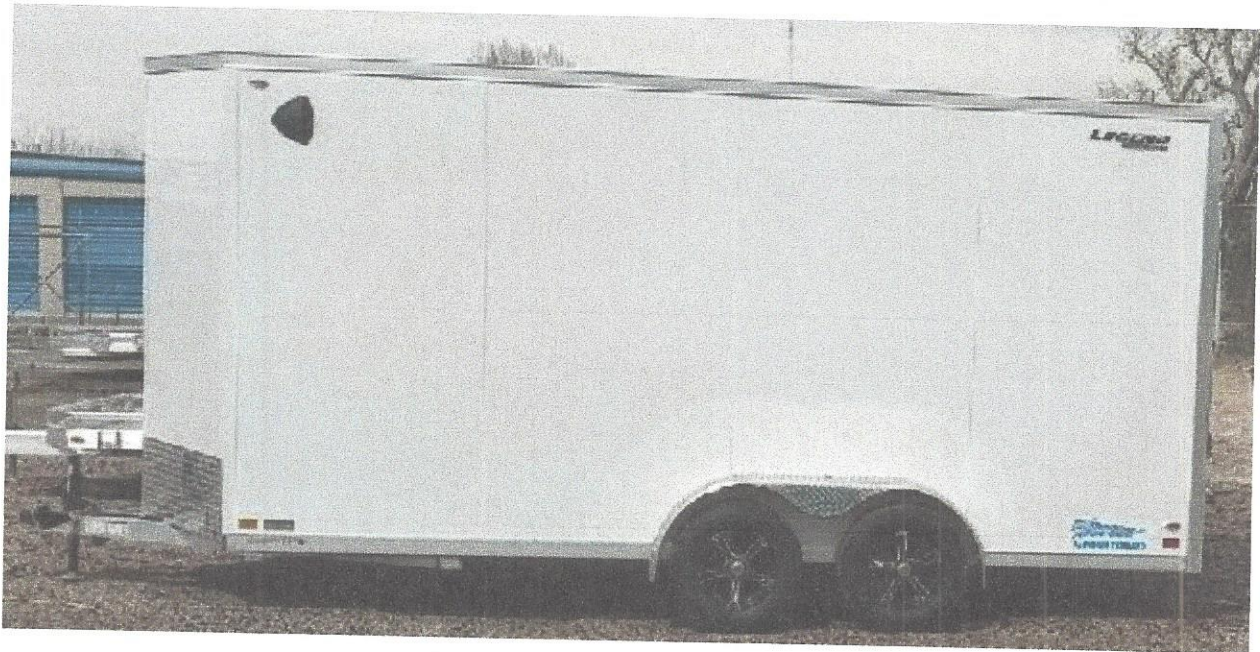

**STOCK # N1317790  
MODEL # 7x18TVTA35  
2022 Legend Thunder**

**7 x 18  
16' box + 2' V-Nose  
Single Color: White  
Skin Thickness: .030 Aluminum Skins  
Main Frame: 4" Tube  
Tongue: Standard Tongue  
Floor Cross Members: 24" OC Floor  
Wall Studs: 24" OC Walls  
Roof Bows: 24" OC Roof  
Tandem Axle: 3500# Torsion Axle with Brake  
Hitch: 2 5/16" Coupler  
Rear Door: Ramp  
Ramp Flap: Rear Standard  
Door Hardware: S/S Ramp Door Hardware  
Side Vents: 1 Pair Plastic Forced Air Vents  
Side Door: Standard Walk-in Door  
Trailer Connector: 7-way Round 8'**