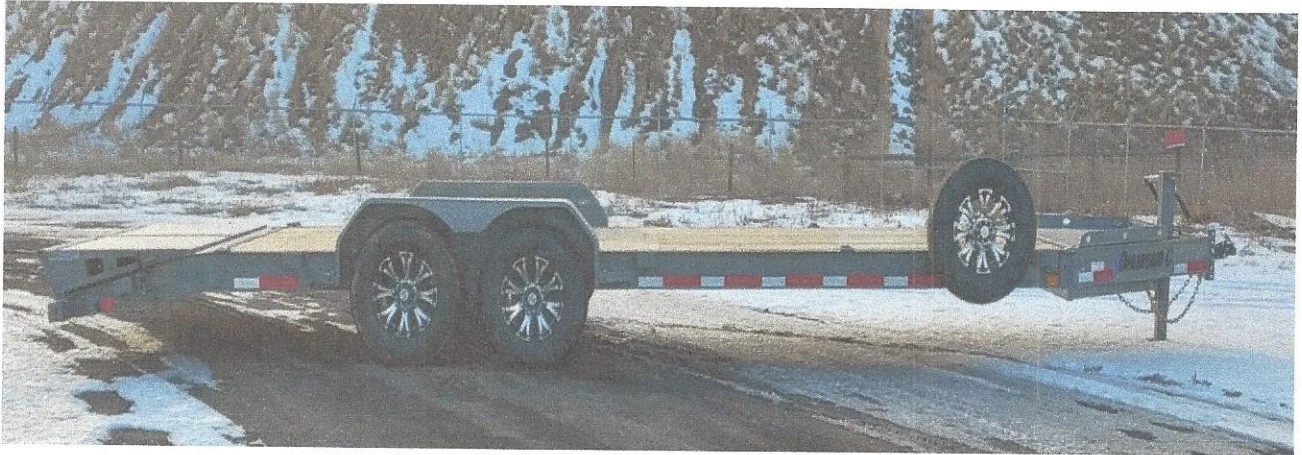

**STOCK# N1255785**

**MODEL# LPX207**

**2022 Low Profile Equipment**

**24X82**

**Axle: 2 – 7k Drop**

**Brakes: Electric Brakes**

**Suspension: 6-Leaf Slipper Spring**

**Cross Members: 3" Channel on 16" Centers**

**Frame: 8"x15lb I-Beam**

**Tongue: Integral W/ Frame I Beam**

**Coupler: 2 5/16", 21K Demco EZ Latch**

**Jack: 12K Drop Leg**

**Dovetail: 36" Self Cleaning Dove**

**Ramps: Max Ramps**

**Fenders: 14GA Teardrop, Diamond Plate, Bolt On**

**Floor: 2" Treated Floor**

**Tie Down: 5/8" D-Rings, 6 Total**

**Tires: ST235/80R16 Radial 8 Hole Aluminum**

**Spare Tire: ST235/80R16 Radial 8 Hole Aluminum**

**Spare Mount: Passenger Side**

**Paint: Cement Gray**