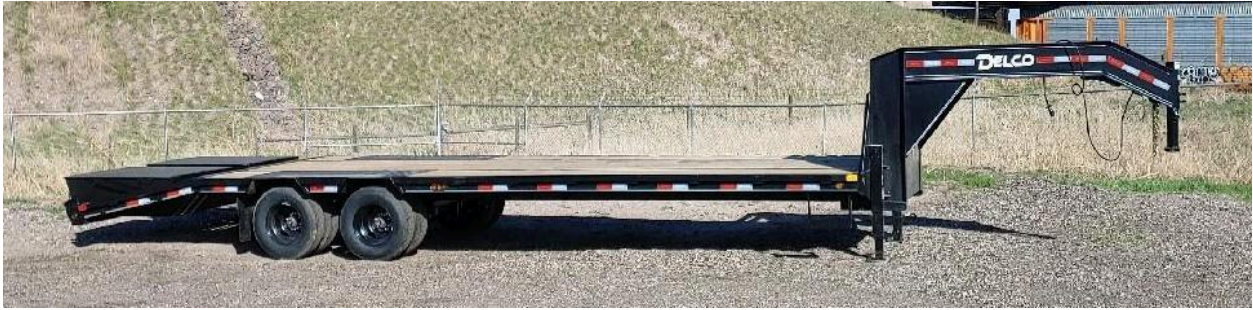

STOCK # R6034239

Delco Low Profile Tandem Flatbed

102" x 28'

Axles: 10k Dual Tandem

Brakes: Brakes

Frame: 12" I-Beam

Profile: Low-Profile

Neck: 12" I-Beam

Floor: Treated Pine Wood Floor

Coupler: 25K Round Gooseneck

Crossmembers: 3" I-Beam on 16" Centers

Outer Frame: 6" Channel

Jack: 12K lb Spring Loaded, Dual

Ramps: 5' Dove w/Monster Ramps

Paint: Black Powder Paint